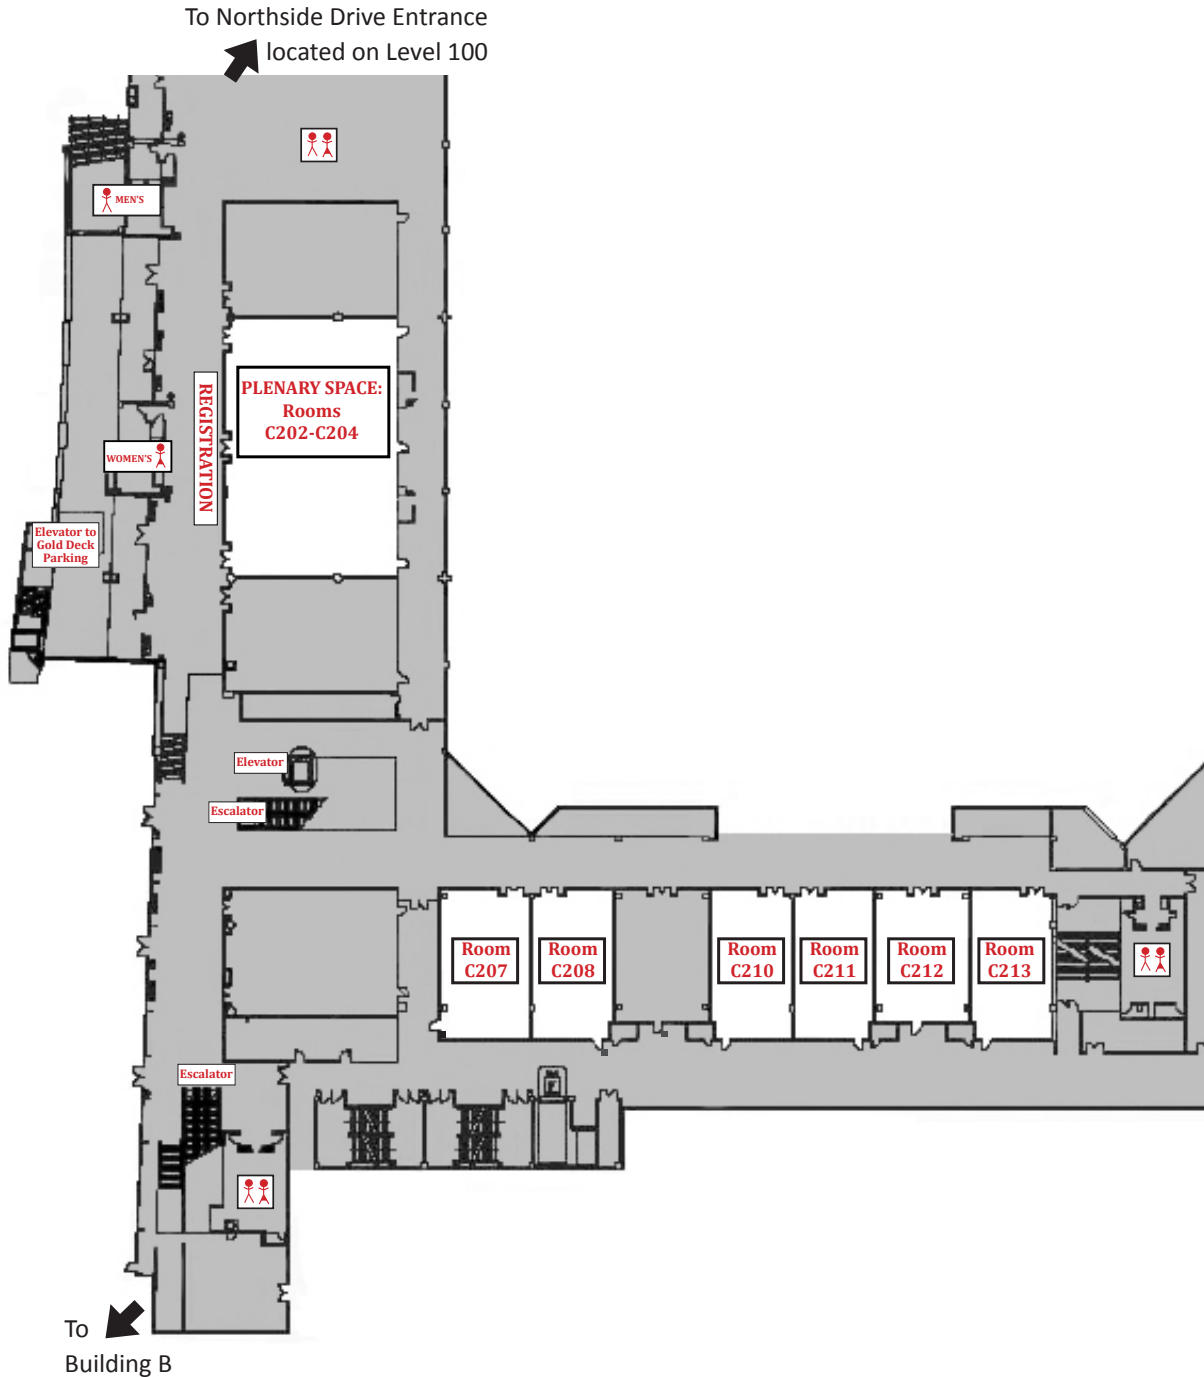

ATLANTA STEM SMART WORKSHOP MEETING SPACE MAP

*Georgia World Congress Center
Building C, Level 200*